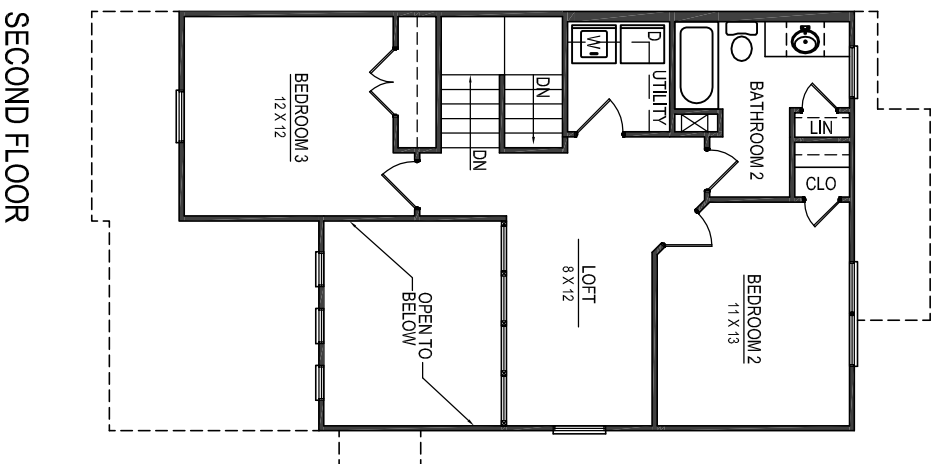

MARKET PLACE

TOWNHOMES

FRONT

The Shreveport

approximate square footage - 1605

ROOM SIZE IS NOMINAL - SEE DRAWINGS FOR ACTUAL SIZE

by Grassmeyer Homes, Inc.
visit us at marketplacehomes.net

EQUAL HOUSING OPPORTUNITY