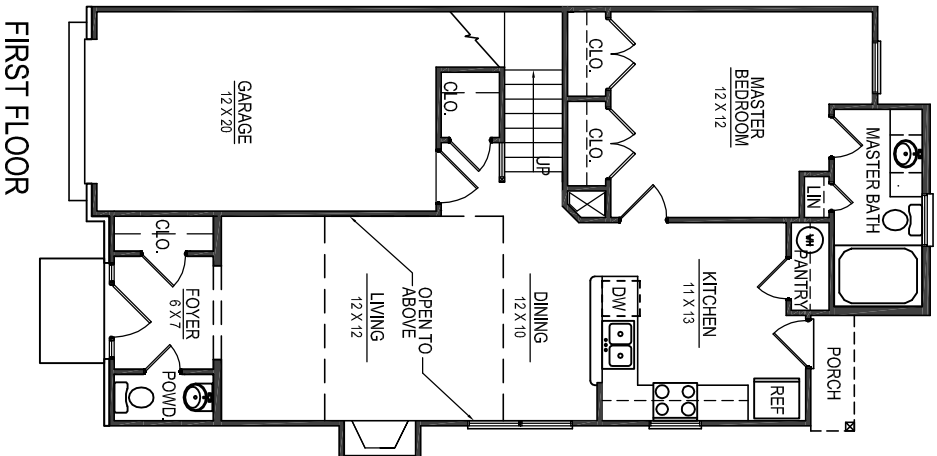

MARKET PLACE

TOWNHOMES

FRONT

The Shreveport

approximate square footage - 1605

ROOM SIZE IS NOMINAL - SEE DRAWINGS FOR ACTUAL SIZE

by Grassmeyer Homes, Inc.
visit us at marketplacehomes.net

EQUAL HOUSING OPPORTUNITY